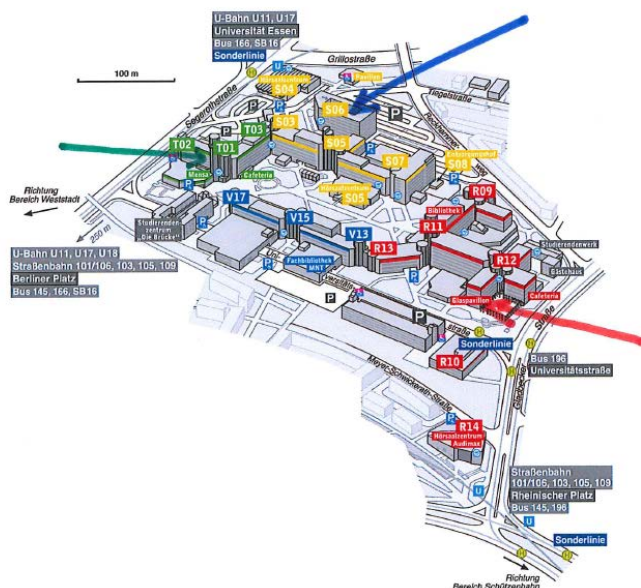

### Wednesday, May 2<sup>nd</sup> 2018

08.00 – 11.30	Registration participants	Foyer, Building S06, UDE Essen Campus
08.00 – 10.00	- Institutional coordinators meeting	S06 S01 A26
09.00 – 10.00	- Communications officers meeting	S06 S01 B35
09.00 – 10.00	- Students meeting	S06 S01 A21
10.00 – 10.30	Networking break	S06 S00 B29 + Foyer
10.30 – 11.30	Joint meeting of institutional coordinators, conveners/chairs of groups and communications officers	S06 S01 B29
11.30 – 12.30	Working time for 8 working groups and Comms group	<i>See next page</i>
12.30 – 14.00	Lunch and networking break	S06 S00 B29 + Foyer
14.00 – 17.30	Working time for 8 working groups and Comms group	<i>See next page</i>
17.30 – 18.00	Organised transport from university to Zeche Zollverein	
18.00 – 18.45	Guided walking tour at Zeche Zollverein (for those interested)	Zeche Zollverein
18.00 – 19.00	Reception at Red Dot Design Museum	Zeche Zollverein
19.00 – 21.30	Dinner at Red Dot Design Museum	Zeche Zollverein
21.30 and 22.00	Organised transport from Zeche Zollverein to Motel One	

## Venues

### Outside campus:

Motel one: Kennedyplatz 3, Essen

Zeche Zollverein: Gelsenkirchener Str. 181, Essen

### On UDE Essen campus:

See campus map:

- ➔ Building S06
- ➔ Glaspavillon
- ➔ Senate Room

[https://www.uni-due.de/imperia/md/content/dokumente/lageplaene/lp\\_campus\\_essen.jpg](https://www.uni-due.de/imperia/md/content/dokumente/lageplaene/lp_campus_essen.jpg)