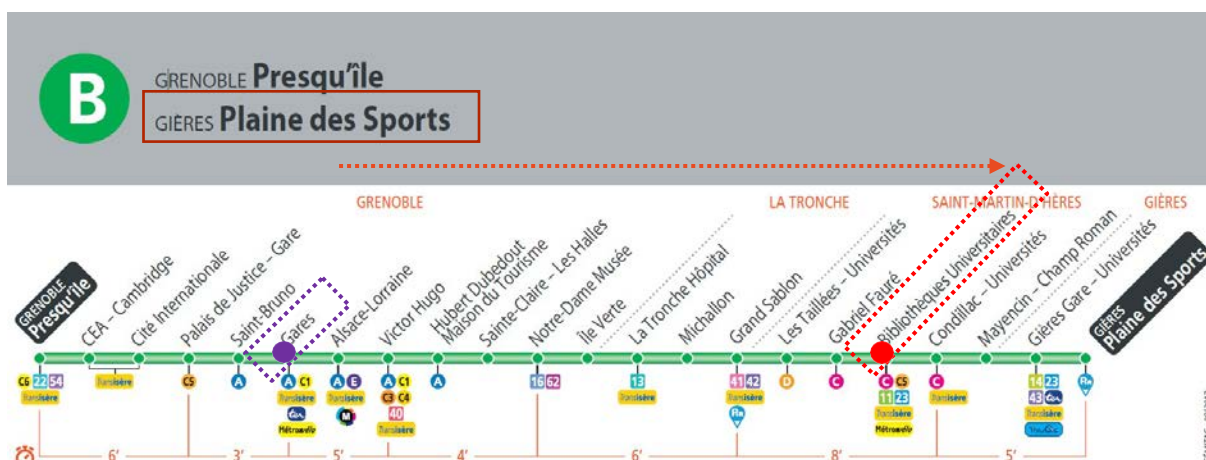

Booking website: <https://www.ouibus.com/>

Arrival Stop: “Grenoble - Gare routière”

It usually takes 1:05 from the airport to Grenoble – Gare routière with ouibus.

PUBLIC TRANSPORTATION IN GRENOBLE: TRANSPORTS DE L'AGGLOMERATION GRENOBLOISE (TAG)

FROM THE TRAIN STATION TO THE UNIVERSITY – 30 MINUTES JOURNEY

Tramway B (Green signposting) – Direction “Gières Plaine des Sports”

Departure Stop: “Gares” (outlined in purple)

Arrival Stop: “Bibliothèques Universitaires”

It usually takes 30 minutes from the train station to the university.

FROM THE UNIVERSITY TO THE TRAIN STATION – 30 MINUTES JOURNEY

Tramway B (Green signposting) – Direction “Grenoble Presqu’île”

Departure Stop: “Bibliothèques Universitaires”

Tramway C (Pink signposting) – to “Condillac”

ACCOMODATION

HOTEL DE L'EUROPE

Website: <http://www.hoteleurope.fr/>

Location: 22 place Grenette, 38000 GRENOBLE

Nearest tram B Stops: “Hubert Dubedout – Maison du Tourisme”