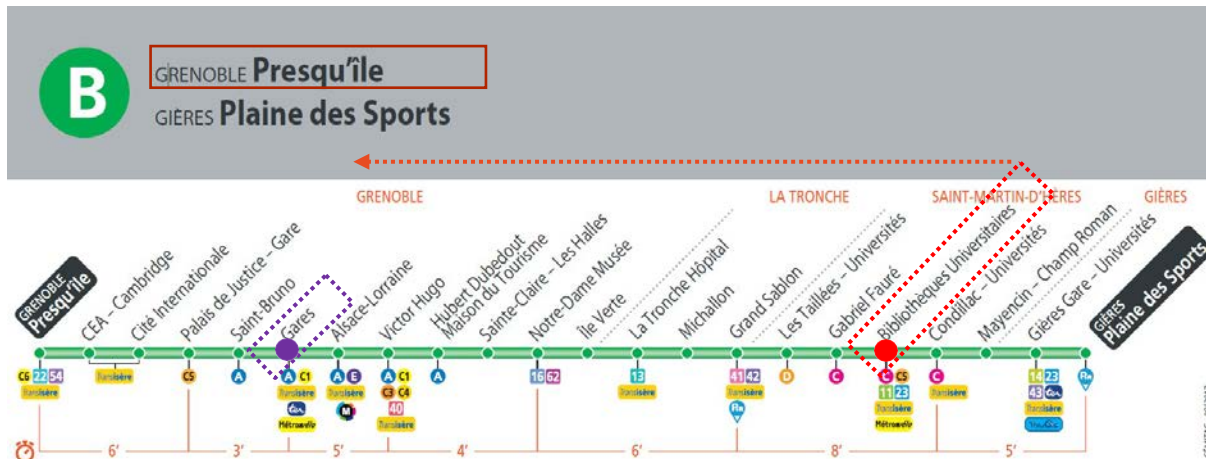

FROM THE TRAIN STATION TO THE UNIVERSITY – 30 MINUTES JOURNEY

Tramway B (Green signposting) – Direction “Gières Plaine des Sports”

Departure Stop: “Gares” (outlined in purple)

Arrival Stop: “Bibliothèques Universitaires”

It usually takes 30 minutes from the train station to the university.

FROM THE UNIVERSITY TO THE TRAIN STATION – 30 MINUTES JOURNEY

Tramway B (Green signposting) – Direction “Grenoble Presqu’île”

Departure Stop: “Bibliothèques Universitaires”

Arrival Stop: “Gares” (outline in purple)

It usually takes 30 minutes from the university to the train station.

Your hotel is probably situated near the tramway lines B or C but in the case it is near the tramway A (blue signposting) there are connections between the different lines.

IBIS GRENOBLE CENTRE BASTILLE HOTEL

Website: <https://www.accorhotels.com/gb/hotel-0612-ibis-grenoble-centre-bastille/index.shtml>

Location: 5, rue de Miribel, Les Trois Dauphins, Place Félix Poulat, 38000 GRENOBLE