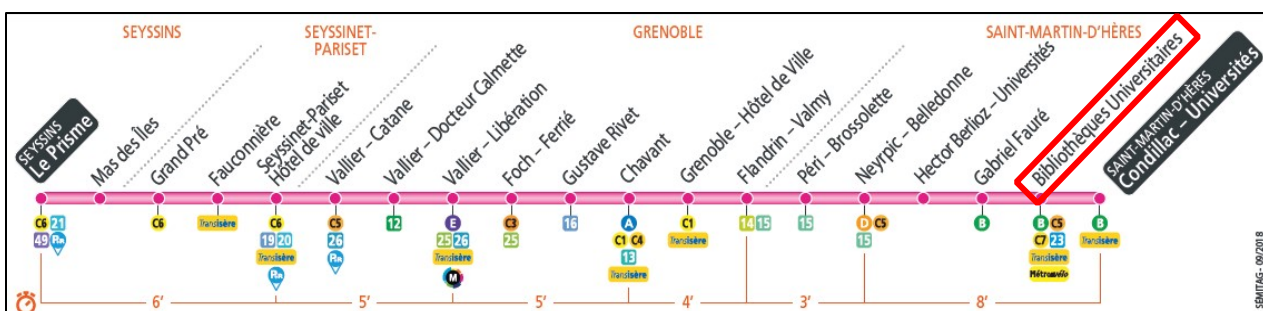

Your hotel is probably situated near the tramway lines B or C but in the case it is near the tramway A (blue signposting) there are connections between the different lines.

Tramway C (Pink signposting) – to “Condillac”